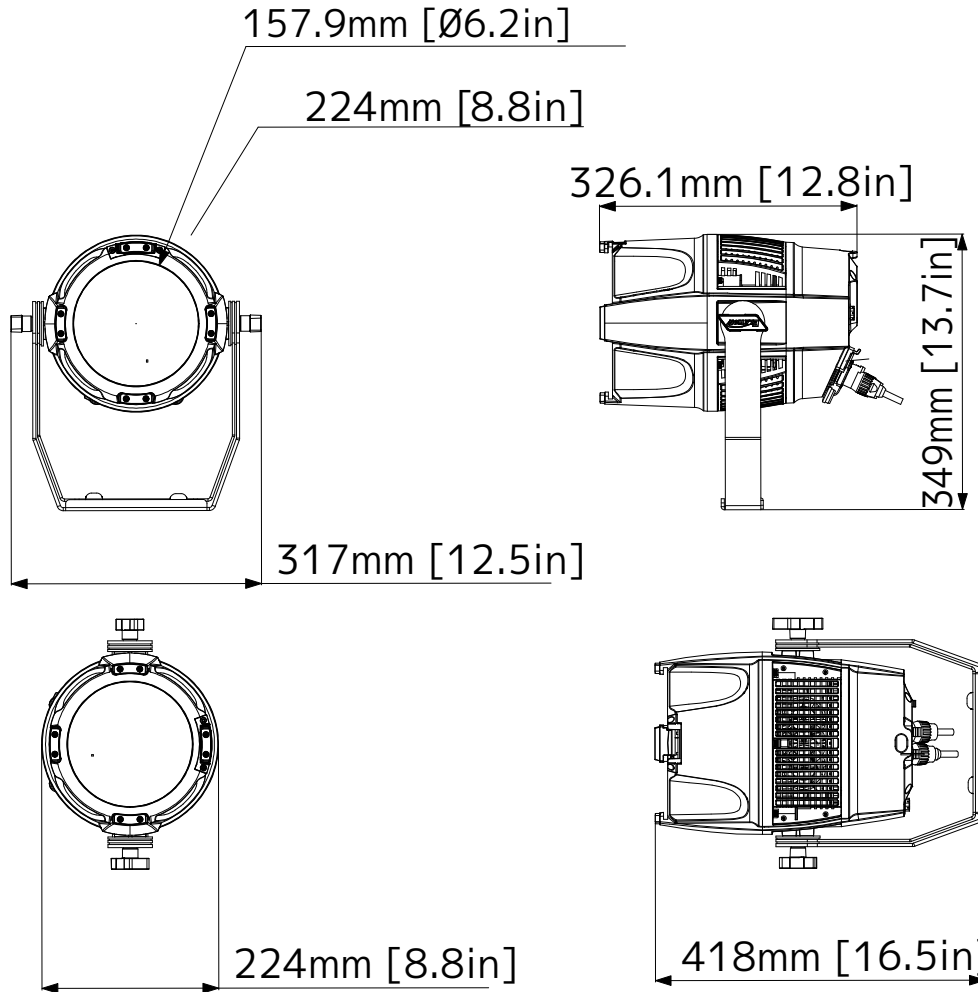

The IP65 housing includes an integrated gel frame holder that can accommodate industry standard 7.5" accessories. The dual yoke design allows the fixture to be mounted on the floor or it can be easily rigged to hang with a c-clamp or by using the included omega bracket receiver.

RDM (Remote Device Management)

3/5pin DMX and IP65 Locking Power Cable In/Out

SIZE / WEIGHT

Length: 12.05" (306mm)

Width: 8.43" (214mm)

Vertical Height: 16.39" (416.5mm)

Weight: 9.1lbs. (4.12kg)

ELECTRICAL / THERMAL

DIMENSIONS

ORDERING INFORMATION

LLP301	1237000277	Limelight Par S
TRIGGER CLAMP	1741000032	Heavy Duty Wrap Around Hook Style Clamp
STR527	N/A	5 ft. (1.5m) IP65 5pin XLR Cable